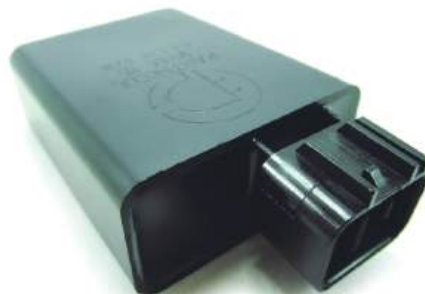

REF:C30 XTZ 125 (CUATRO CABLES)