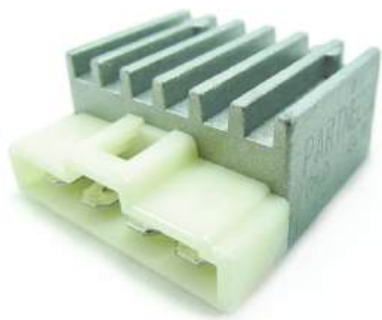

REF:R40 REG LINEAL MAGIC-110/AXIS-90 (CONTROL CARGA BATERÍA) 12V