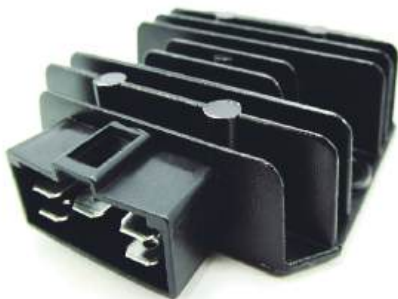

REF:R39 YAMAHA BWS 100 2T

REF:R40 REG LINEAL MAGIC-110/AXIS-90 (CONTROL CARGA BATERÍA) 12V

REF:R41 REG. LINEAL V-80/FR-100 (CONTROL CARGA BAT.) 6V

REF:R42 YAMAHA FZ16>2013 / SZR150

REF:R43 YAMAHA XTZ 250

REF:R44 TVS 100/ RTR 160/180