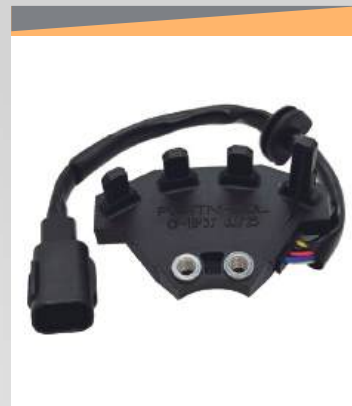

REF: BP26 CBZ 160

REF: BP27 CBF 125/150

REF: BP28 CRYPTON 115

REF: BP29 FZ16/SZR150

REF: BP30 NS200

REF: BP31 LIBERO 125

REF: BP32 DR650

REF: BP33 AKT 110 ESPECIAL

REF: BP34 XR 150L

REF: BP35 XTZ 250/ FZ 250

REF: BP37 SENSOR CKP NMAX CONNECT

FLASHER

REF: F01 FLASHER UNIVERSAL 6V/12V

REF: F02 FLASHER AUTECO

REF: F03 FLASHER AGILITY/BWS 4T

REF: F04 FLASHER AGILITY/BWS 4T (SONORO)

REF: F05 FLASHER UNIVERSAL 6V/12V (SONORO)

REF: F06 FLASHER XR 125L/150L/ KLX 150

RELAY ENCENDIDO

REF: M01 RELAY UNIVERSAL

REF: M02 CRYPTON-110

REF: M03 YBR-125/BWS 125 4T

REF: M04 AUTECO PULSAR

REF: M05 AGILITY 125/RS