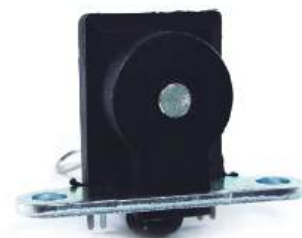

REF:BL16 DTK 125/175 6V MOD.
VIEJO

REF:BL17 DTE 175 6V

REF:BL18 DTK 125/175 12V MOD.
VIEJO

REF:BL19 DTK 125/175 12V MOD.
VIEJO

REF:BL20 BOBINA DE CARGA AKT 110
ESP. INDEPENDIENTE

REF:BL21 DTK 100/FS80 12V

REF:BL22 DTK 125/175 6V ESPECIAL
MOD 96

REF:BL23 DTK 125/175 12V ESPECIAL
MOD 99

REF:BL24 DTK 125/175 ESPECIAL -
BIFÁSICA

Partnecol

Productos con calidad nacional

BOBINAS PULSORAS

REF: BP01 YAMAHA FZ-16

REF: BP02 YAMAHA CRYPTON
110

REF: BP03 SUZUKI BEST 125

REF: BP04 HONDA ECO DELUXE
KS / ES

REF: BP05 SUZUKI VIVAX - 115

REF: BP06 YAMAHA LIBERO 110

REF: BP07 YAMAHA YBR 125

REF: BP08 SUZUKI GN -125

REF: BP09 SUZUKI VIVA - 115

REF: BP10 AK - 125 NKD-SL/TT 125- 150
/ EVO 125- 50