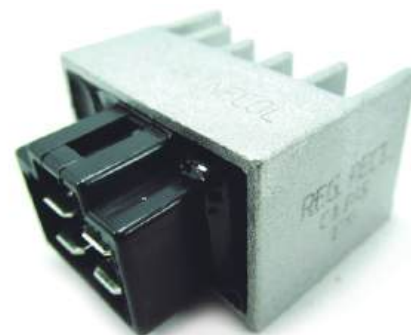

REF:R39 YAMAHA BWS 100 2T

REF:R40 REG LINEAL MAGIC-110/AXIS-90 (CONTROL CARGA BATERÍA) 12V

REF:R41 REG. LINEAL V-80/FR-100 (CONTROL CARGA BAT.) 6V

REF:R42 YAMAHA FZ16>2013 / SZR150

REF:R43 YAMAHA XTZ 250

REF:R44 TVS 100/ RTR 160/180